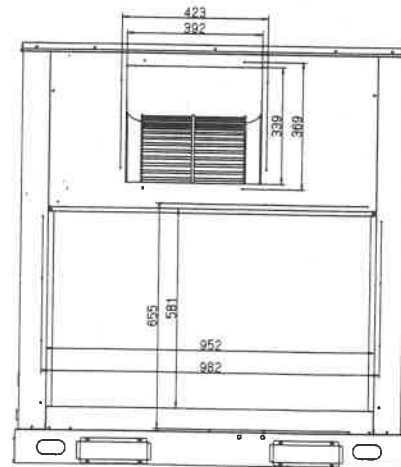

Fig.3-4

Fig.3-5

Fig.3-6

Navigation toolbar with icons for Home, Tools, Search, and other functions. Includes a 'Share' button at the bottom right of the toolbar.

33:11 x 23:39 in

Windows taskbar showing various application icons and the system tray with the date '04/11/2019' and time '12:18'.

Navigation and tool icons: Home, Tools, J389-31-01 REV B.p... x, [1] J389-31-01 (1 of 1), 200%, ? Sign In, Share

33.11 x 23.39 in

Windows taskbar: Includes icons for File Explorer, Microsoft Edge, and other applications. System tray shows the date 04/11/2019 and time 12:19.

33.11 x 23.39 in