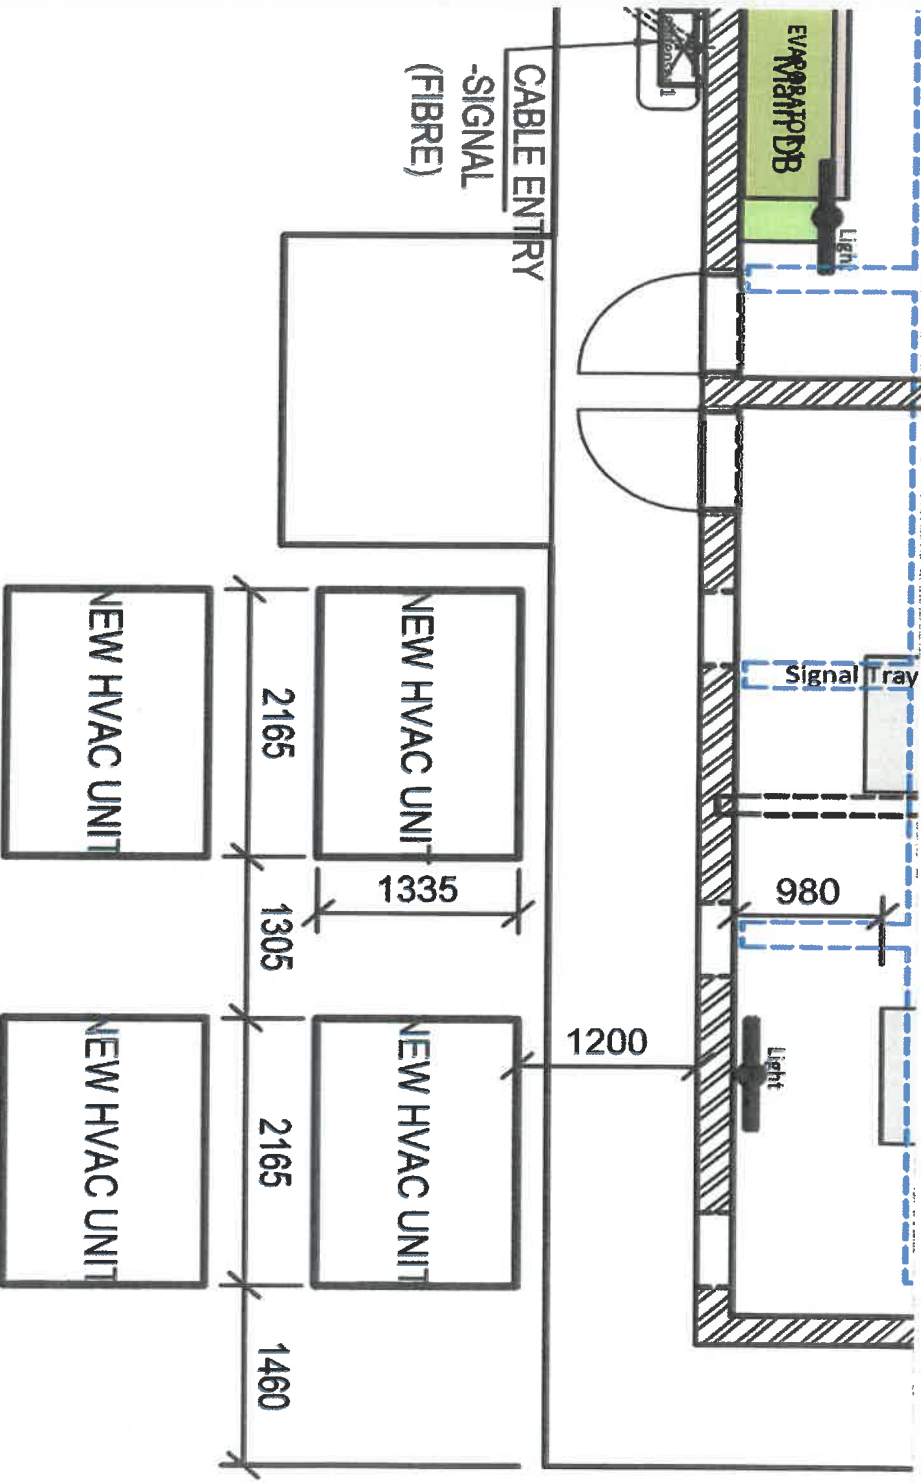

Fig.3-4

Fig.3-5

Fig.3-6

Navigation toolbar with icons for Home, Tools, Search, and other functions. Includes a 'Share' button at the bottom right of the toolbar.

33:11 x 23:39 in

Windows taskbar showing various application icons and the system tray with the date '04/11/2019' and time '12:18'.

Navigation and tool icons: Home, Tools, J389-31-01 REV B.p... x, [1] J389-31-01 (1 of 1), 200%, ? Sign In, Share

33.11 x 23.39 in

Windows taskbar: Includes icons for File Explorer, Microsoft Edge, and other applications. System tray shows the date 04/11/2019 and time 12:19.

33.11 x 23.39 in