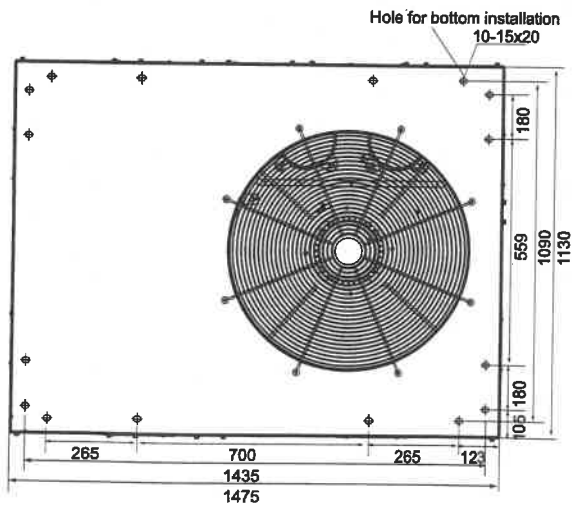

Fig.3-4

Fig.3-5

Fig.3-6

Navigation toolbar with icons for Home, Tools, Search, and other functions. Includes a 'Share' button at the bottom right of the toolbar.

33:11 x 23:39 in

Windows taskbar showing various application icons and the system tray with the date '04/11/2019' and time '12:18'.

33.11 x 23.39 in