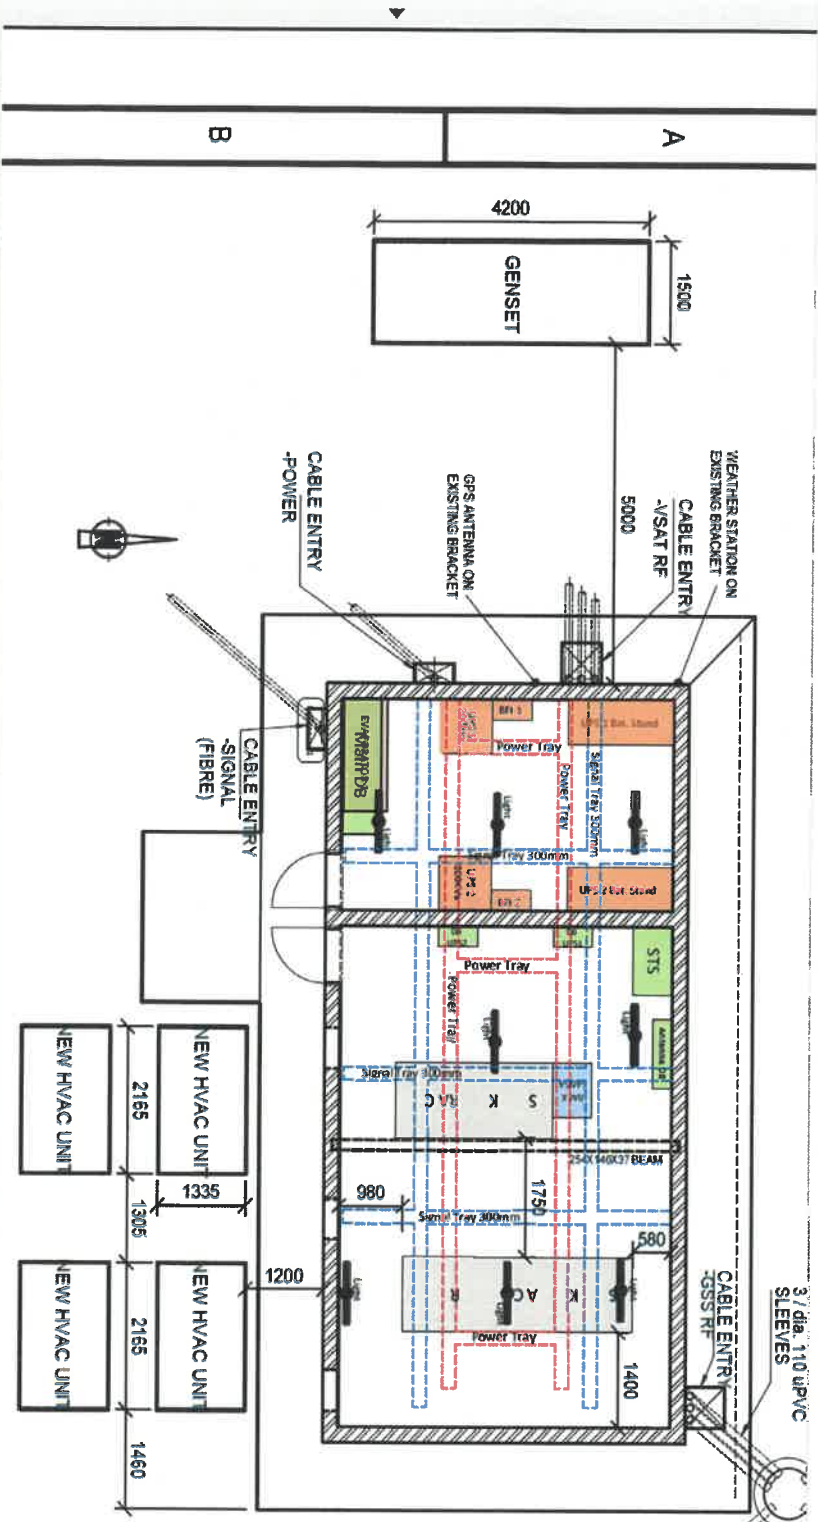

Fig.3-4

Fig.3-5

Fig.3-6

Navigation toolbar with icons for Home, Tools, Search, and other functions. Includes a 'Share' button at the bottom right of the toolbar.

33:11 x 23:39 in

Windows taskbar showing various application icons and the system tray with the date '04/11/2019' and time '12:18'.

Navigation and tool icons: Home, Tools, J389-31-01 REV B.p... x, [1] J389-31-01 (1 of 1), 200%, ? Sign In, Share

33.11 x 23.39 in

Windows taskbar: Includes icons for File Explorer, Microsoft Edge, and other applications. System tray shows the date 04/11/2019 and time 12:19.

33.11 x 23.39 in