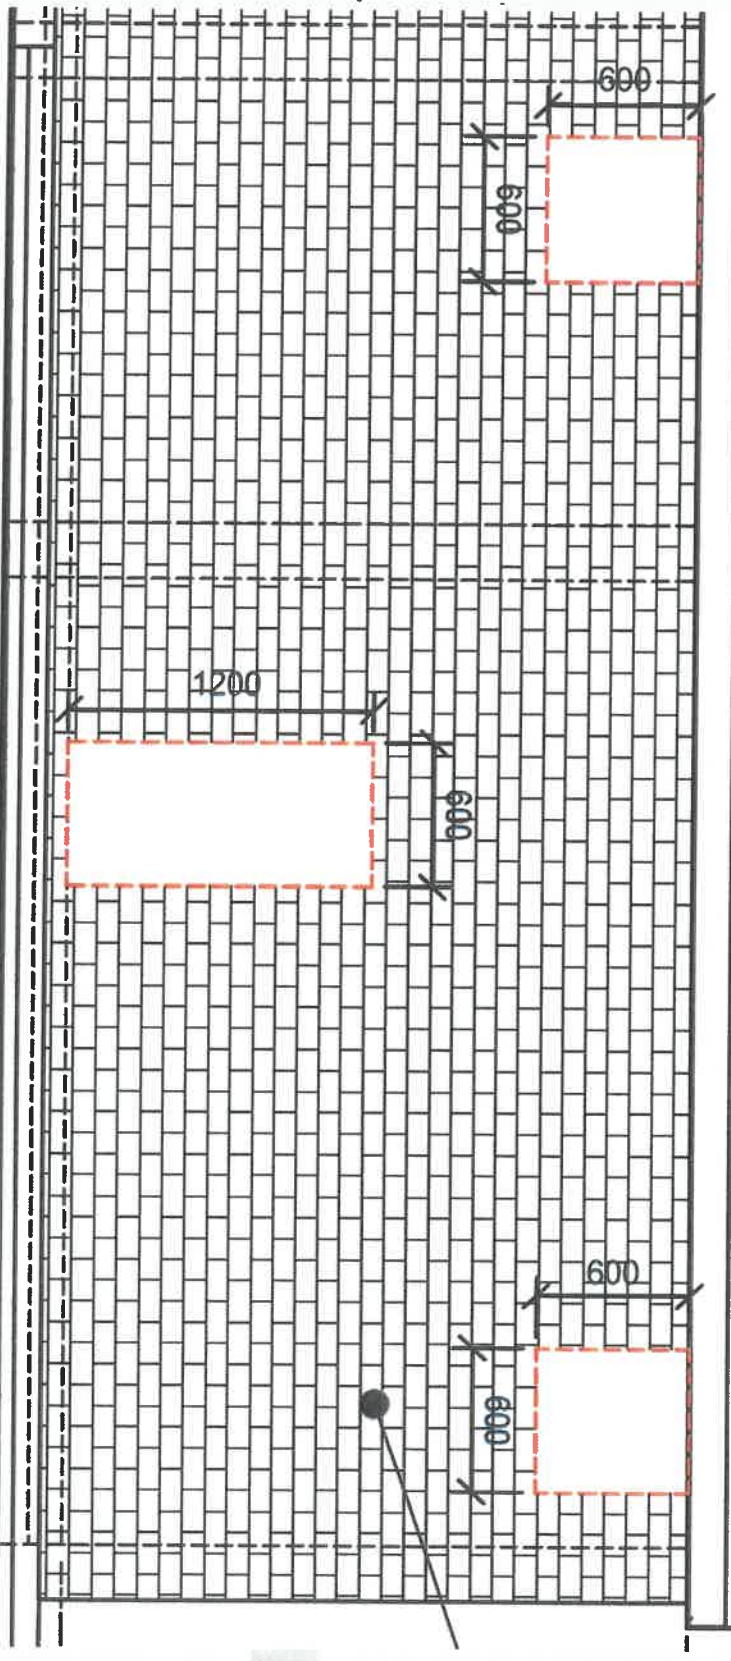

Fig.3-4

Fig.3-5

Fig.3-6

Navigation toolbar with icons for Home, Tools, Search, and other functions. Includes a 'Share' button at the bottom right of the toolbar.

33:11 x 23:39 in

Windows taskbar showing various application icons and the system tray with the date '04/11/2019' and time '12:18'.

Navigation and tool icons: Home, Tools, J389-31-01 REV B.p... x, [1] J389-31-01 (1 of 1), 200%, ? Sign In, Share

33.11 x 23.39 in

Windows taskbar: Includes icons for File Explorer, Microsoft Edge, and other applications. System tray shows the date 04/11/2019 and time 12:19.

33.11 x 23.39 in